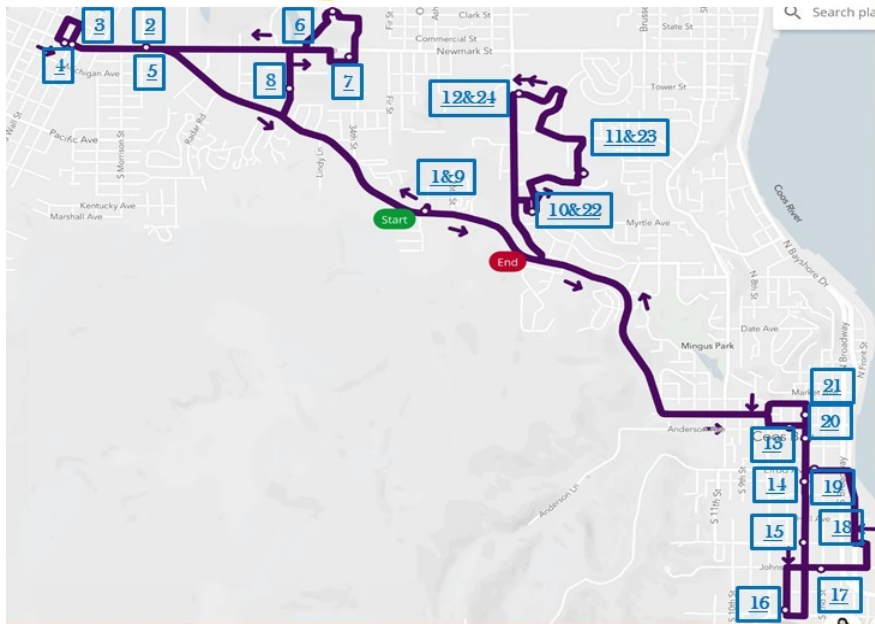

CCAT

Coos County Area Transit

Coos Bay Loop - Pirate Express

Coming July 1st 2019!!!

Operating days and times: Monday thru Friday from 8:30 am to 6 pm

- #### Stop List:
1. CCAT Office
 2. Advanced Health - Coos Health and Wellness
 3. Walmart - **Transfer Point**
 4. Southwestern Oregon Community College (SOCC)
 5. Newmark and Schoneman
 6. Empire USPS
 7. Star of Hope
 8. Newmark and Schoneman - 7/11
 9. CCAT Office
 10. North Bend Medical Center (NBMC)
 11. Bay Area Hospital (BAH)
 12. Waterfall Clinic - Goodwill - Social Security Office
 13. Downtown Coos Bay - Outdoor In - 7 Devils Brewery
 14. Coos Bay Bi-Mart - USPS
 15. Coos Bay Senior Center
 16. DMV
 17. Worksource
 18. Farr's Hardware - Fred Myer - Safeway
 19. VP Racing
 20. Downtown Coos Bay - Outdoor In - 7 Devils Brewery
 21. City Hall - City Subs - Downtown Health and Fitness
 22. North Bend Medical Center (NBMC)
 23. Bay Area Hospital (BAH)
 24. Waterfall Clinic - Goodwill - Social Security Office